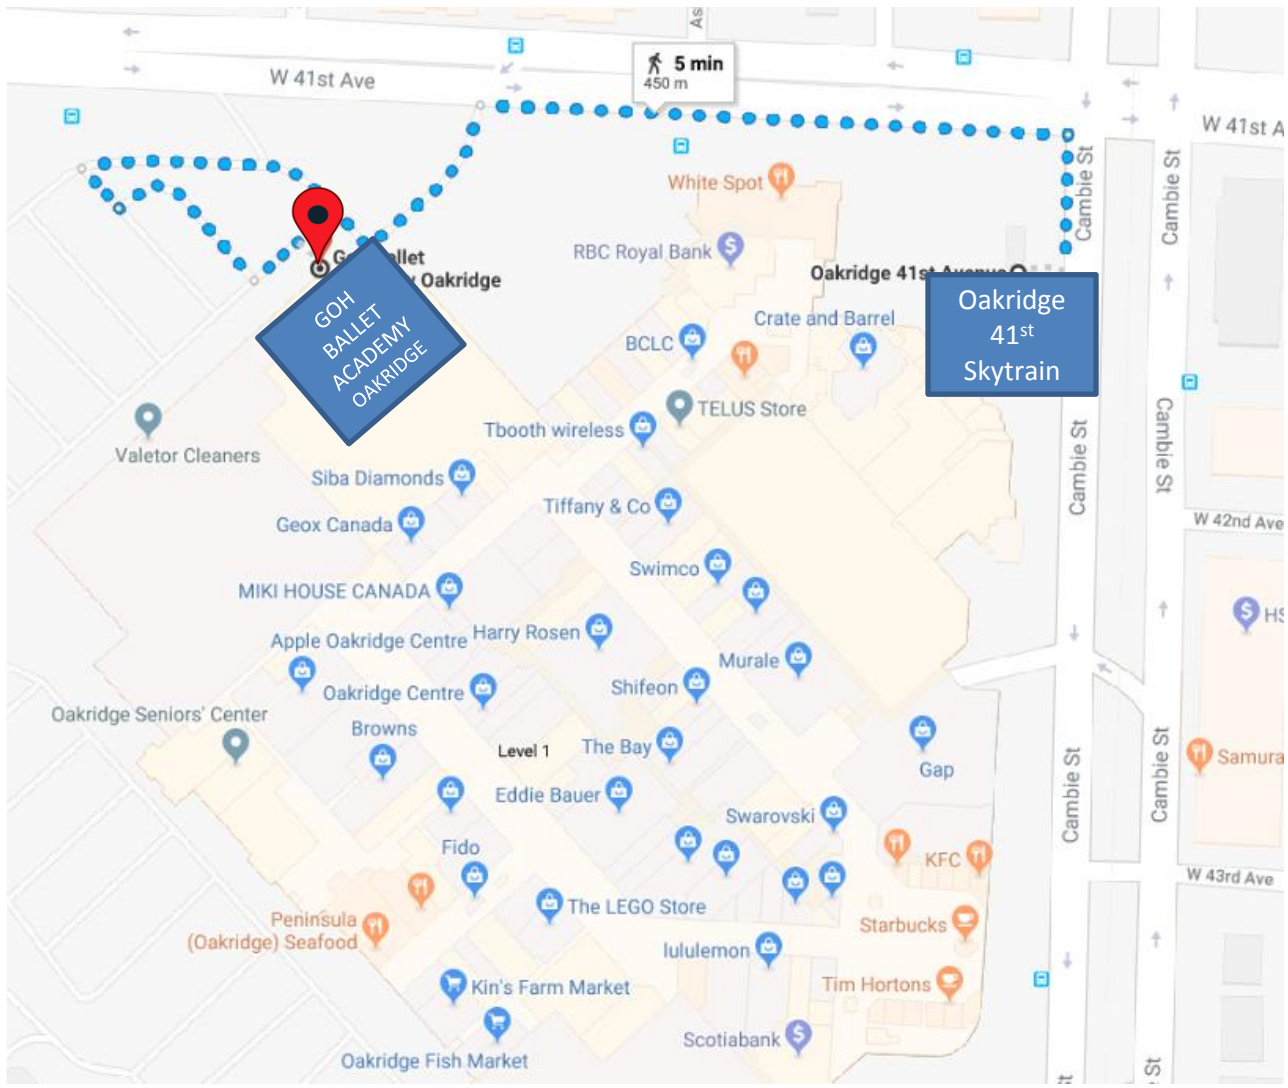

# Map guide to Oakridge Studios

If driving, please enter the *North Parking Lot* of Oakridge Centre from W 41<sup>st</sup> Ave.

Please note, there is no access to Goh Ballet Studios from inside the mall.